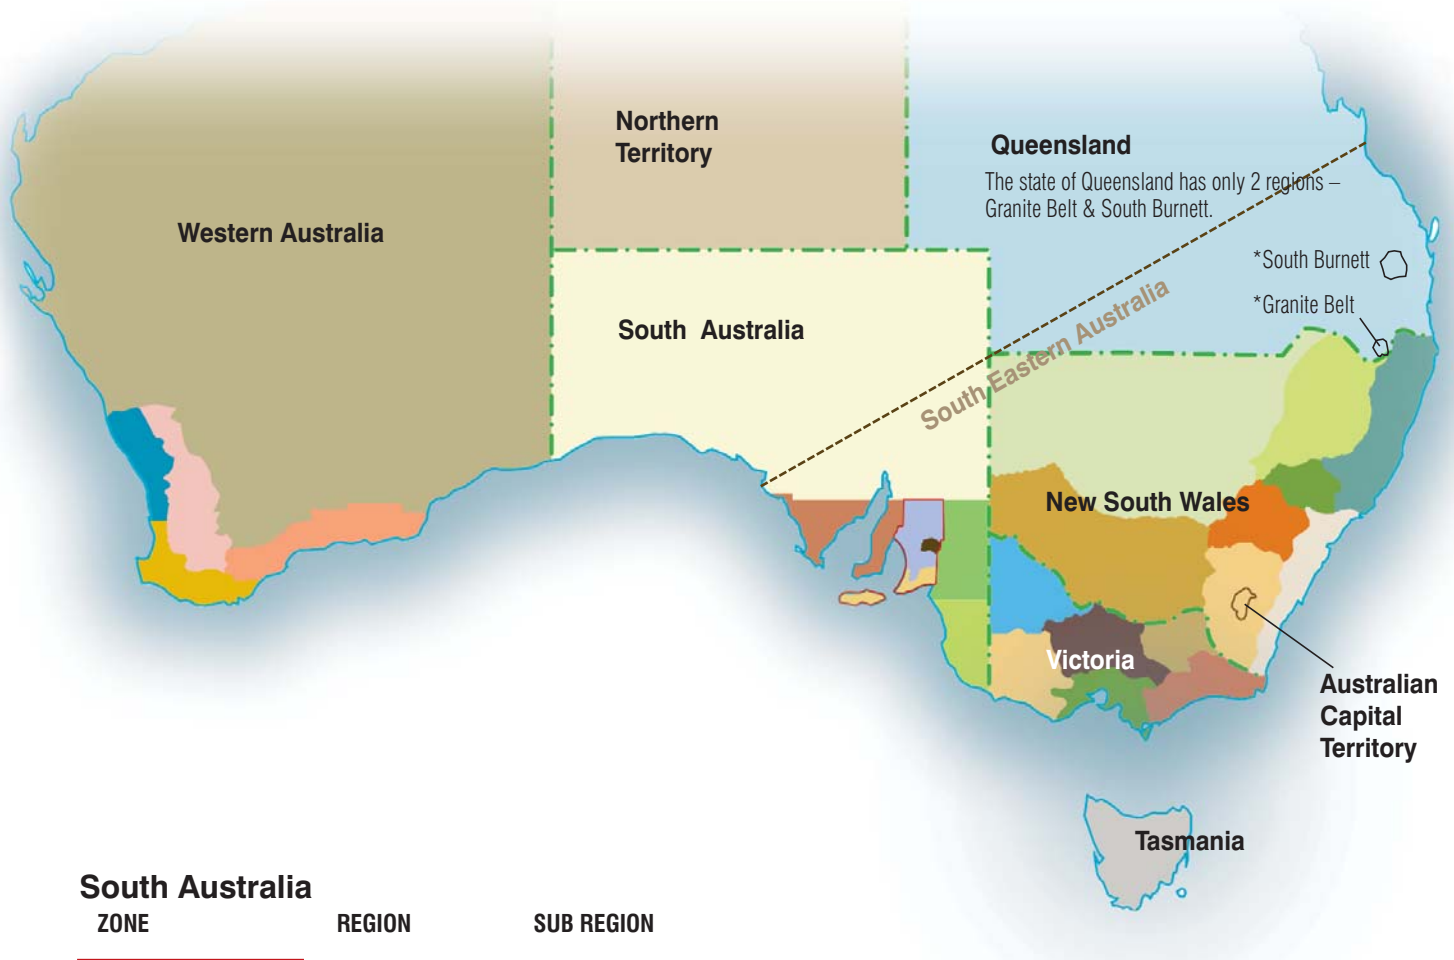

Wine Zones of Australia

South Australia

ZONE	REGION	SUB REGION
Adelaide	<i>(Super Zone, includes Barossa, Fleurieu and Mount Lofty Ranges)</i>	
Barossa	Barossa Valley Eden Valley	High Eden
Fleurieu	Currency Creek Kangaroo Island Langhorne Creek McLaren Vale Southern Fleurieu	
Mount Lofty Ranges	Adelaide Hills Adelaide Plains Clare Valley	Lenswood Piccadilly Valley
Limestone Coast	Coonawarra Mount Benson Padthaway Robe Wrattonbully Mount Gambier	
Lower Murray	Riverland	
Far North	Southern Flinders Ranges	
The Peninsulas		

Tasmania, Northern Territory and Australian Capital Territory are classified as whole State/Zones.

New South Wales

ZONE	REGION	SUB REGION
Big Rivers	Murray Darling Perricoota Riverina Swan Hill	
Central Ranges	Cowra Mudgee Orange	
Hunter Valley	Hunter	Broke Fordwich – Pokolbin – Upper Hunter Valley
Northern Rivers	Hastings River	
Northern Slopes	New England	
South Coast	Shoalhaven Coast Southern Highlands	
Southern New South Wales	Canberra District Gundagai Hilltops Tumbarumba	
Western Plains		

Western Australia

ZONE	REGION	SUB REGION
Central Western Australia		
Eastern Plains, Inland and North of Western Australia		
Greater Perth	Peel Perth Hills Swan District	Swan Valley
South West Australia	Blackwood Valley Geographe Great Southern	Albany Denmark Frankland River Mount Barker Porongurup
West Australian South East Coastal	Manjimup Margaret River Pemberton	

Victoria

ZONE	REGION	SUB REGION
Central Victoria	Bendigo Goulburn Valley Heathcote Strathbogie Ranges Upper Goulburn	Nagambie Lakes
Gippsland		
North East Victoria	Alpine Valleys Beechworth Glenrowan King Valley Rutherglen	
North West Victoria	Murray Darling Swan Hill	
Port Phillip	Geelong Macedon Ranges Mornington Peninsula Sunbury Yarra Valley	
Western Victoria	Grampians Henty Pyrenees	Great Western